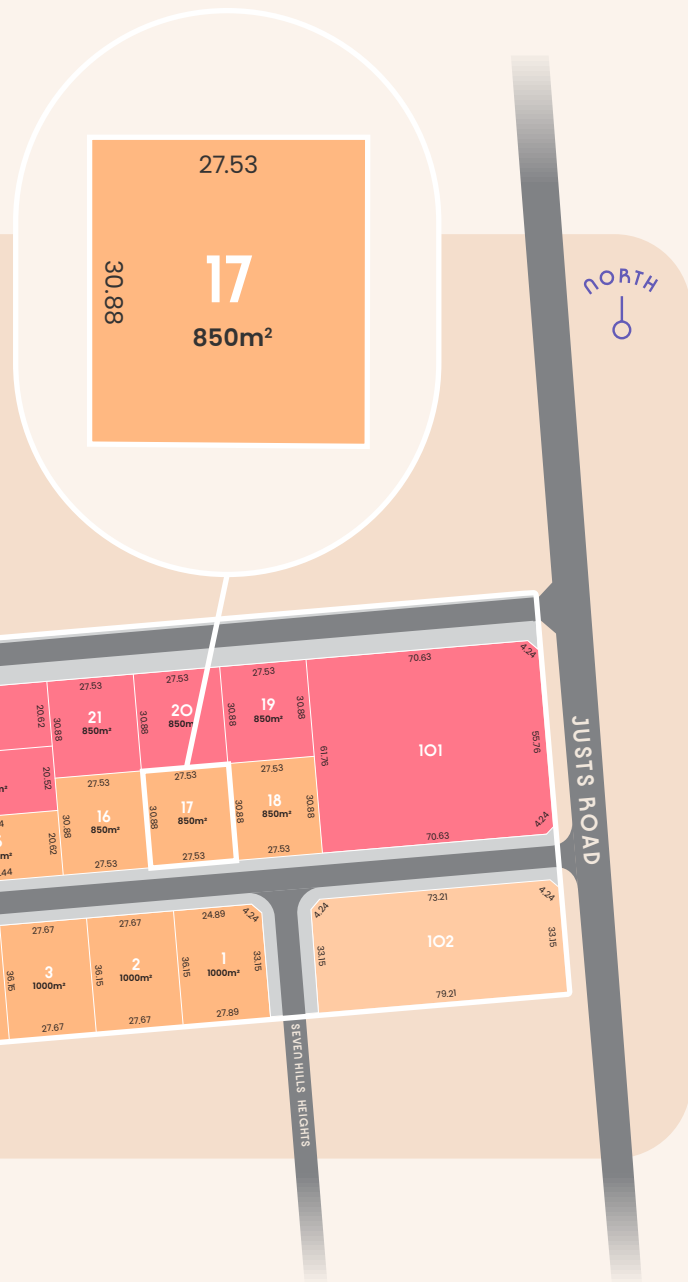

LOT 17 63-69 JUSTS ROAD SELICKS BEACH, SA 5174

Selicks is a new boutique land release at Selicks Beach south of Adelaide on the stunning Fleurieu Peninsula. Located on Justs Road, 875m from the ocean's edge, Selicks consists of 41 generously sized allotments providing the perfect opportunity to create the beachside home and lifestyle you've been dreaming of.

FRONTAGE	27.53M
SIZE	850SQM

- Stage 1
- Stage 3
- Stage 2
- Stage 4

← Selicks Beach 875m

For marketing only, please rely on plan of division for measurement.