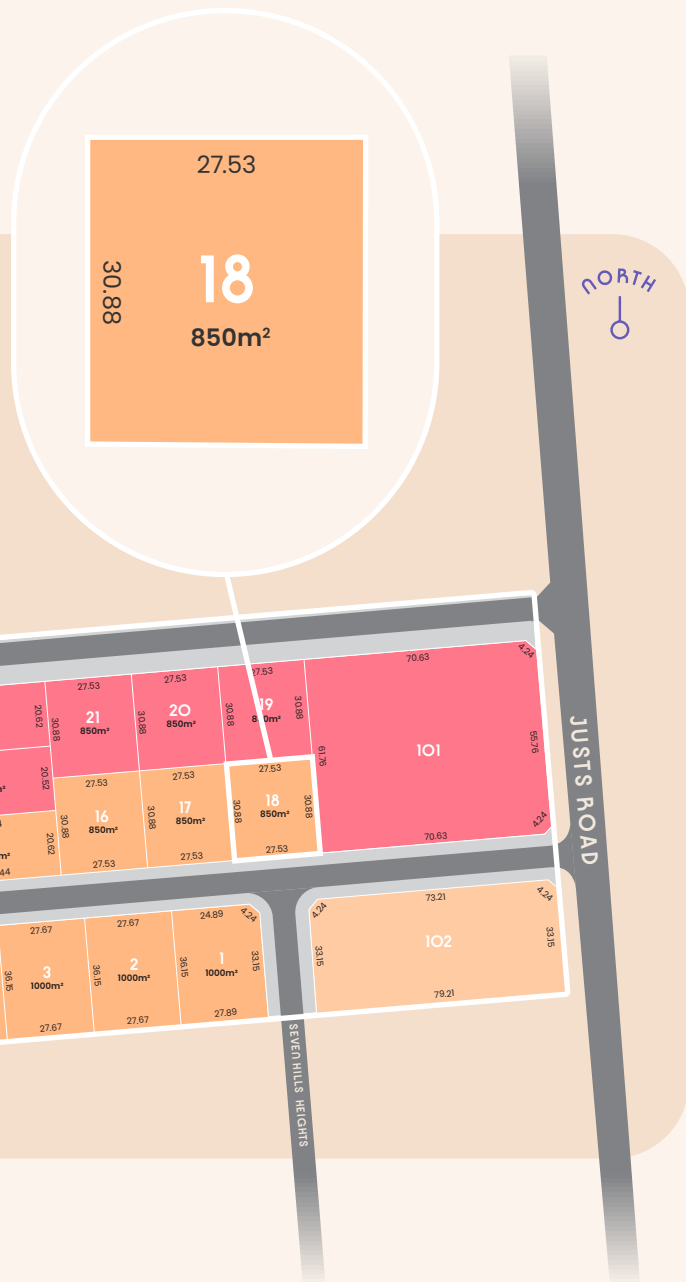

LOT 18 63-69 JUSTS ROAD SELICKS BEACH, SA 5174

Selicks is a new boutique land release at Selicks Beach south of Adelaide on the stunning Fleurieu Peninsula. Located on Justs Road, 875m from the ocean's edge, Selicks consists of 41 generously sized allotments providing the perfect opportunity to create the beachside home and lifestyle you've been dreaming of.

FRONTAGE	27.53M
SIZE	850SQM

- Stage 1
- Stage 3
- Stage 2
- Stage 4

← Selicks Beach 875m

For marketing only, please rely on plan of division for measurement.