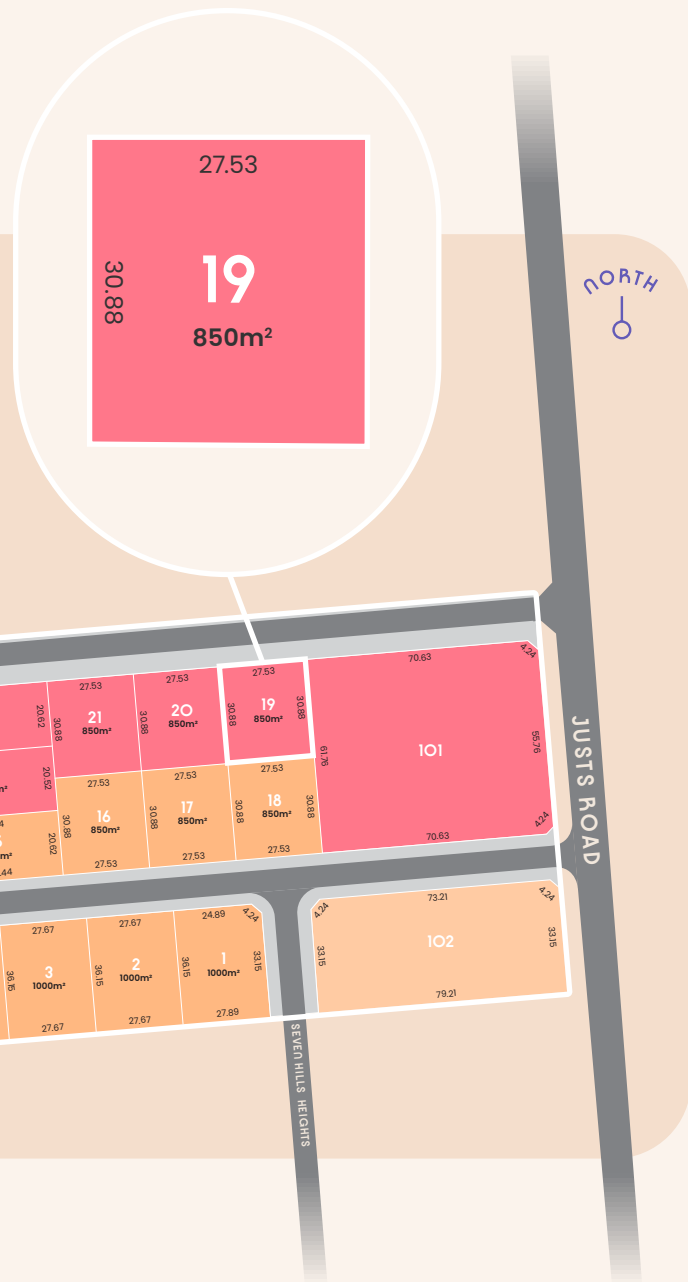

LOT 19 63-69 JUSTS ROAD SELICKS BEACH, SA 5174

Selicks is a new boutique land release at Selicks Beach south of Adelaide on the stunning Fleurieu Peninsula. Located on Justs Road, 875m from the ocean's edge, Selicks consists of 41 generously sized allotments providing the perfect opportunity to create the beachside home and lifestyle you've been dreaming of.

FRONTAGE	27.53M
SIZE	850SQM

- Stage 1
- Stage 3
- Stage 2
- Stage 4

← Selicks Beach 875m

For marketing only, please rely on plan of division for measurement.