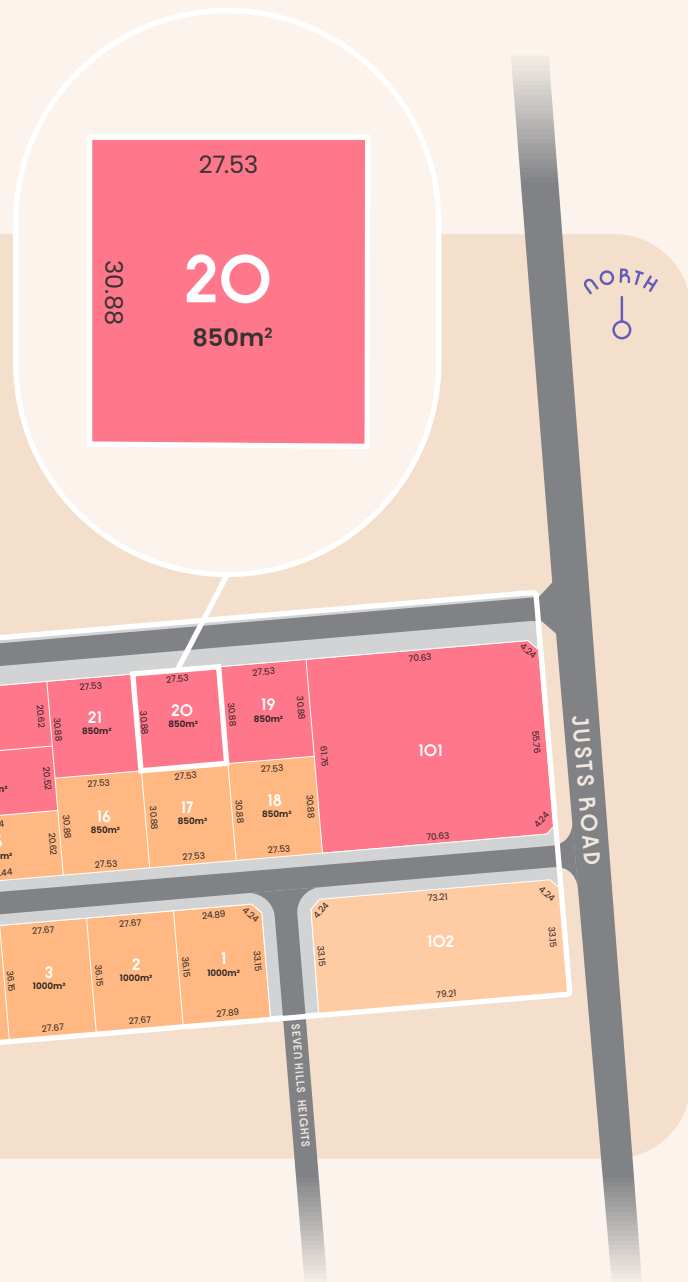

LOT 20 63-69 JUSTS ROAD SELICKS BEACH, SA 5174

Selicks is a new boutique land release at Selicks Beach south of Adelaide on the stunning Fleurieu Peninsula. Located on Justs Road, 875m from the ocean's edge, Selicks consists of 41 generously sized allotments providing the perfect opportunity to create the beachside home and lifestyle you've been dreaming of.

FRONTAGE	27.53M
SIZE	850SQM

- Stage 1
- Stage 3
- Stage 2
- Stage 4

← Selicks Beach 875m

For marketing only, please rely on plan of division for measurement.