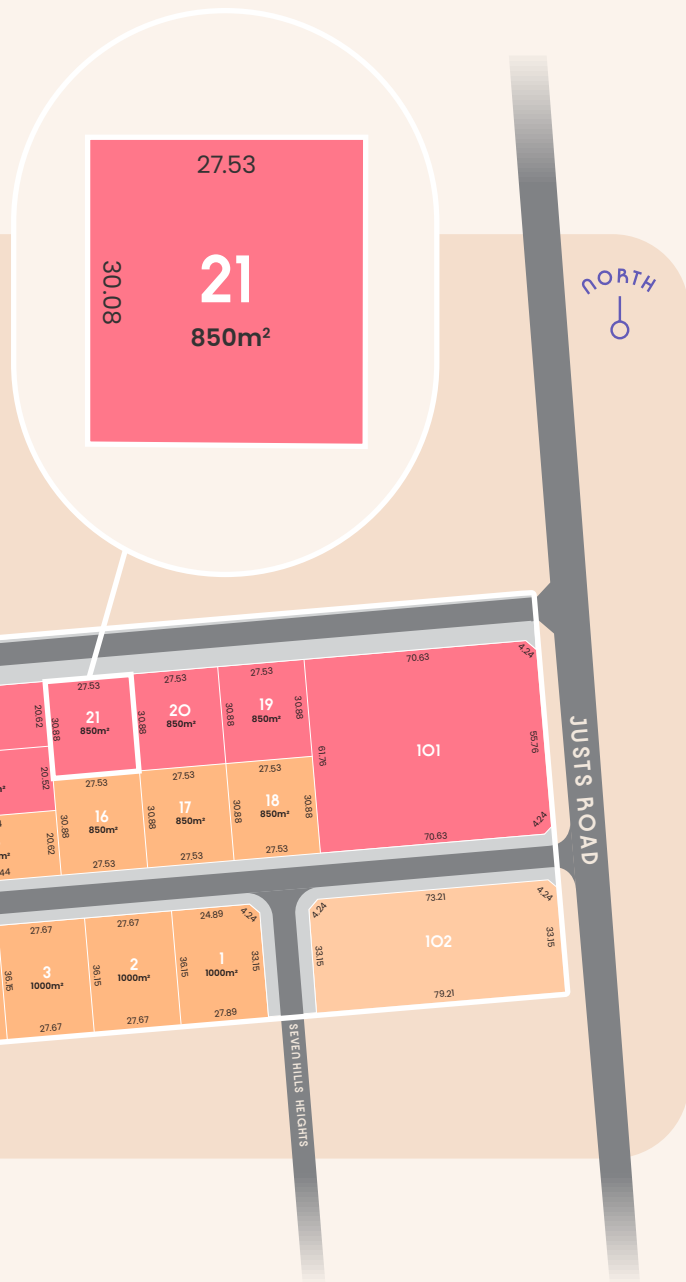

LOT 21 63-69 JUSTS ROAD SELICKS BEACH, SA 5174

Sellicks is a new boutique land release at Sellicks Beach south of Adelaide on the stunning Fleurieu Peninsula. Located on Justs Road, 875m from the ocean's edge, Sellicks consists of 41 generously sized allotments providing the perfect opportunity to create the beachside home and lifestyle you've been dreaming of.

FRONTAGE	27.53M
SIZE	850SQM

- Stage 1
- Stage 3
- Stage 2
- Stage 4

← Sellicks Beach 875m

For marketing only, please rely on plan of division for measurement.