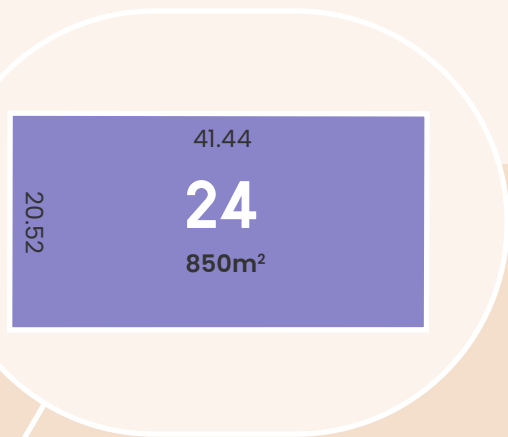

FRONTAGE	20.52M
SIZE	850SQM

- Stage 1
- Stage 3
- Stage 2
- Stage 4

For marketing only, please rely on plan of division for measurement.