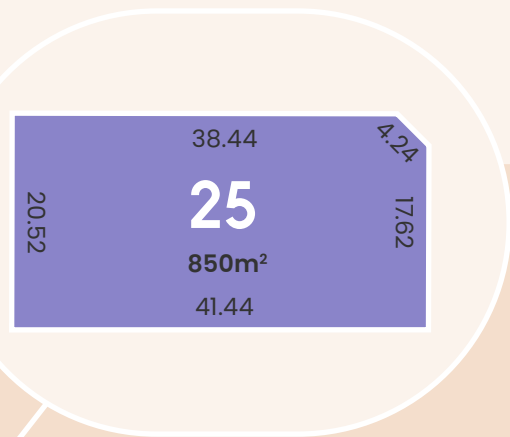

FRONTAGE	17.62M
SIZE	850SQM

- Stage 1
- Stage 3
- Stage 2
- Stage 4

For marketing only, please rely on plan of division for measurement.