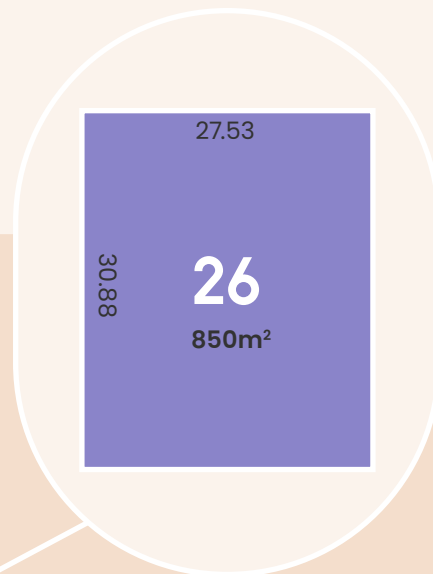

LOT 26 63-69 JUSTS ROAD SELICKS BEACH, SA 5174

Sellicks is a new boutique land release at Sellicks Beach south of Adelaide on the stunning Fleurieu Peninsula. Located on Justs Road, 875m from the ocean's edge, Sellicks consists of 41 generously sized allotments providing the perfect opportunity to create the beachside home and lifestyle you've been dreaming of.

FRONTAGE	27.53M
SIZE	850SQM

- Stage 1
- Stage 3
- Stage 2
- Stage 4

For marketing only, please rely on plan of division for measurement.