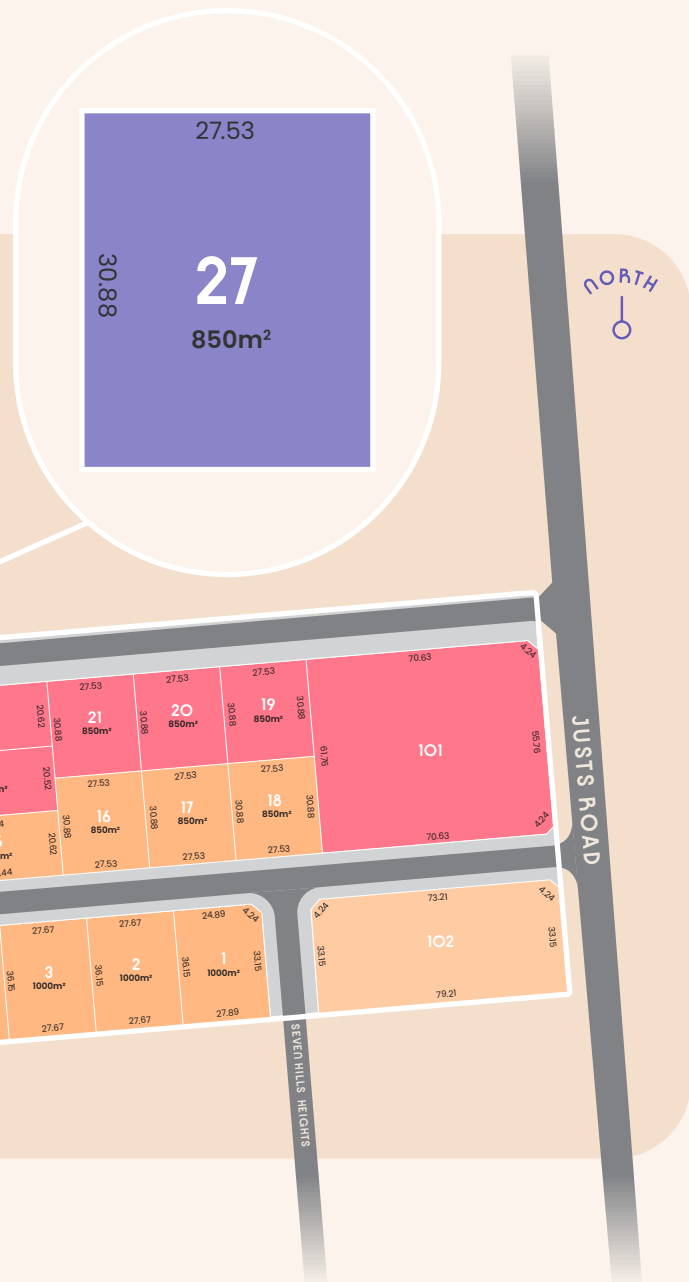

LOT 27 63-69 JUSTS ROAD SELICKS BEACH, SA 5174

Selicks is a new boutique land release at Selicks Beach south of Adelaide on the stunning Fleurieu Peninsula. Located on Justs Road, 875m from the ocean's edge, Selicks consists of 41 generously sized allotments providing the perfect opportunity to create the beachside home and lifestyle you've been dreaming of.

| | |
|----------|--------|
| FRONTAGE | 27.53M |
| SIZE | 850SQM |

- Stage 1
- Stage 3
- Stage 2
- Stage 4

← Selicks Beach 875m

For marketing only, please rely on plan of division for measurement.