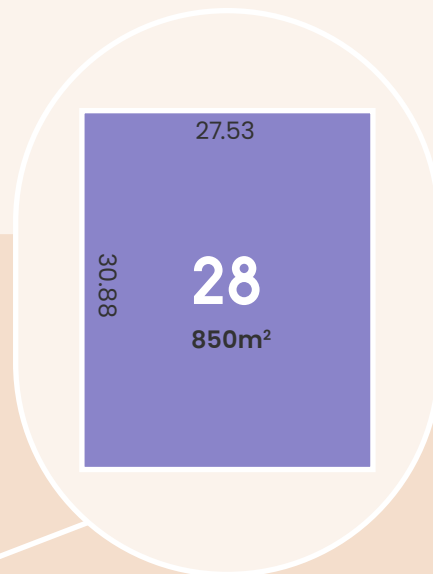

LOT 28 63-69 JUSTS ROAD SELICKS BEACH, SA 5174

Sellicks is a new boutique land release at Sellicks Beach south of Adelaide on the stunning Fleurieu Peninsula. Located on Justs Road, 875m from the ocean's edge, Sellicks consists of 41 generously sized allotments providing the perfect opportunity to create the beachside home and lifestyle you've been dreaming of.

| | |
|----------|--------|
| FRONTAGE | 27.53M |
| SIZE | 850SQM |

- Stage 1
- Stage 3
- Stage 2
- Stage 4

For marketing only, please rely on plan of division for measurement.