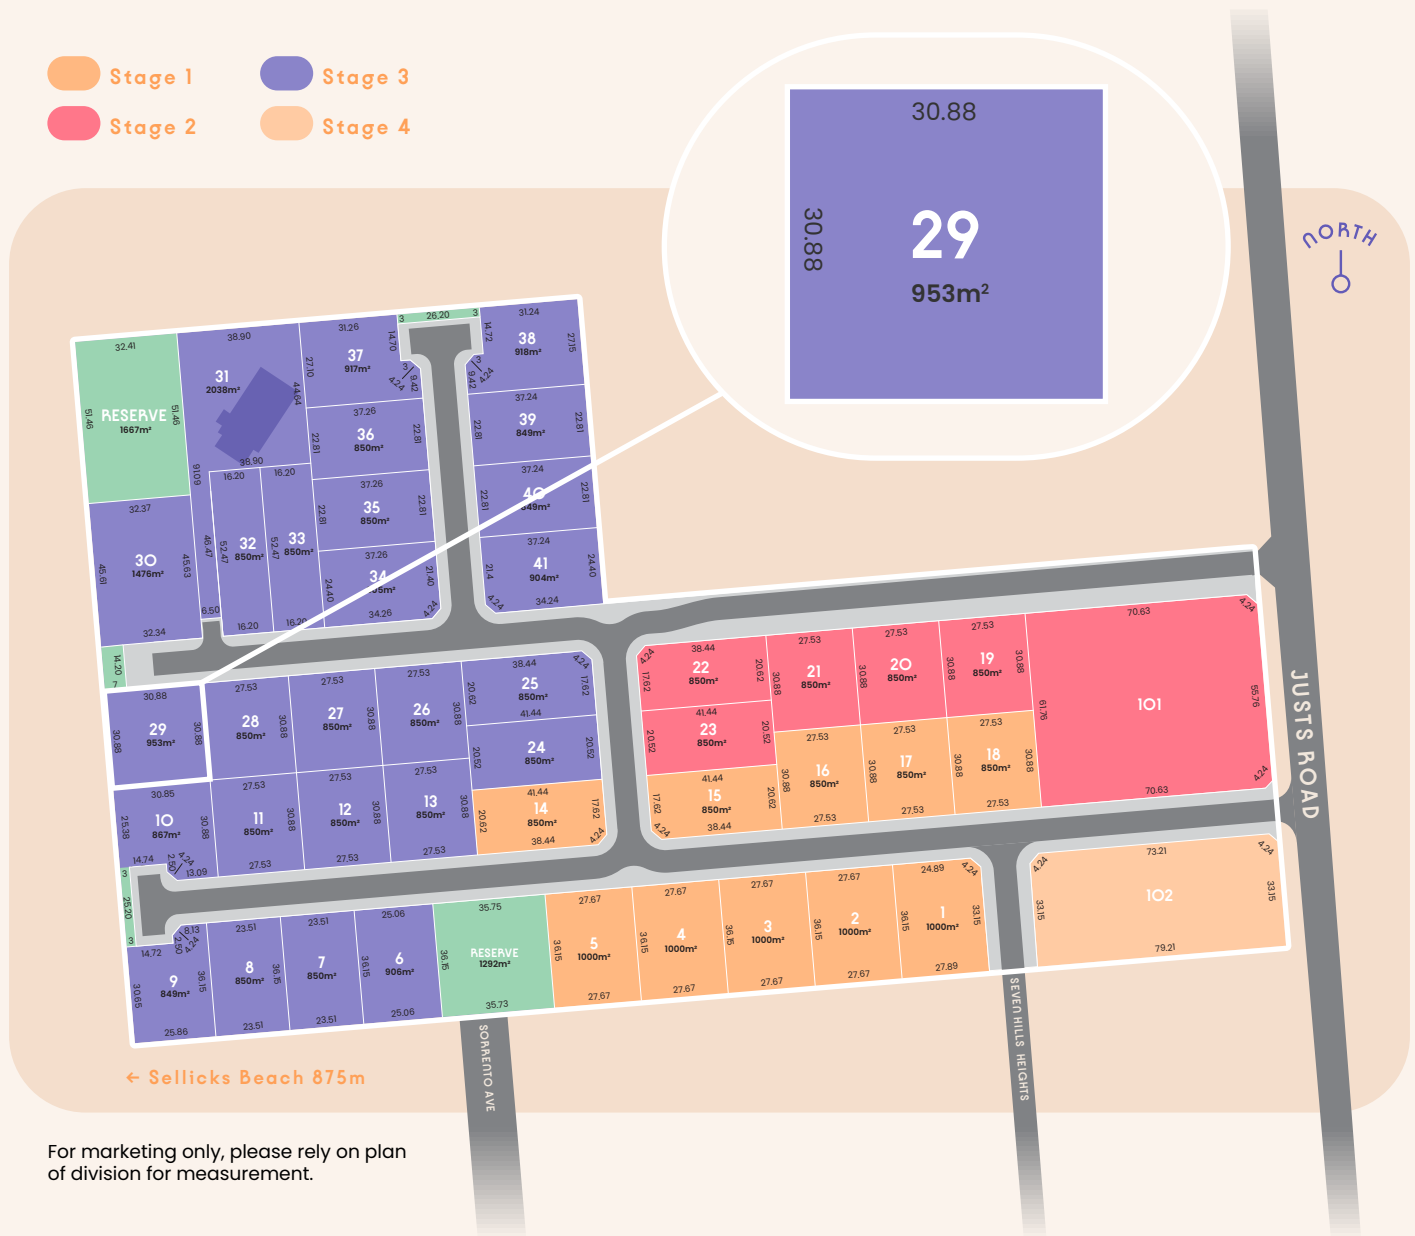

## LOT 29 63-69 JUSTS ROAD SELICKS BEACH, SA 5174

Sellicks is a new boutique land release at Sellicks Beach south of Adelaide on the stunning Fleurieu Peninsula. Located on Justs Road, 875m from the ocean's edge, Sellicks consists of 41 generously sized allotments providing the perfect opportunity to create the beachside home and lifestyle you've been dreaming of.

FRONTAGE	30.88M
SIZE	953SQM

- Stage 1
- Stage 3
- Stage 2
- Stage 4

For marketing only, please rely on plan of division for measurement.