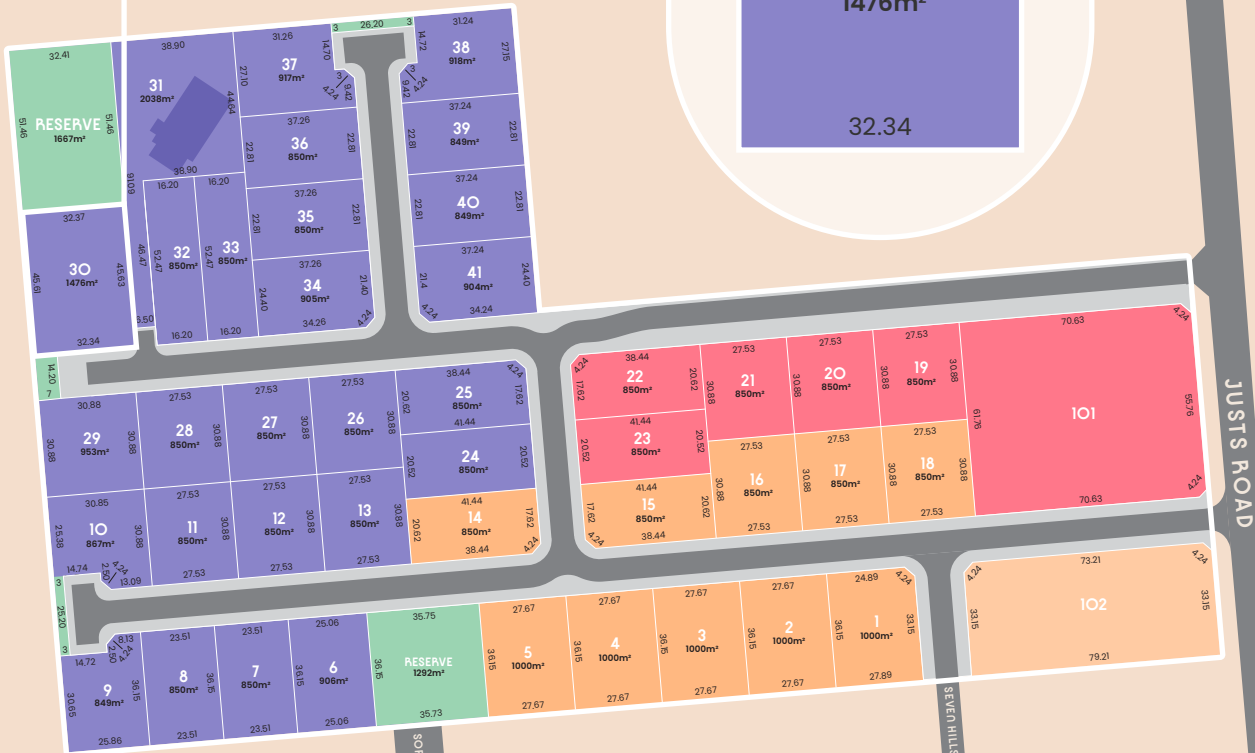

LOT 30 63-69 JUSTS ROAD SELICKS BEACH, SA 5174

Sellicks is a new boutique land release at Sellicks Beach south of Adelaide on the stunning Fleurieu Peninsula. Located on Justs Road, 875m from the ocean's edge, Sellicks consists of 41 generously sized allotments providing the perfect opportunity to create the beachside home and lifestyle you've been dreaming of.

FRONTAGE	32.34M
SIZE	1476SQM

- Stage 1
- Stage 3
- Stage 2
- Stage 4

← Sellicks Beach 875m

For marketing only, please rely on plan of division for measurement.