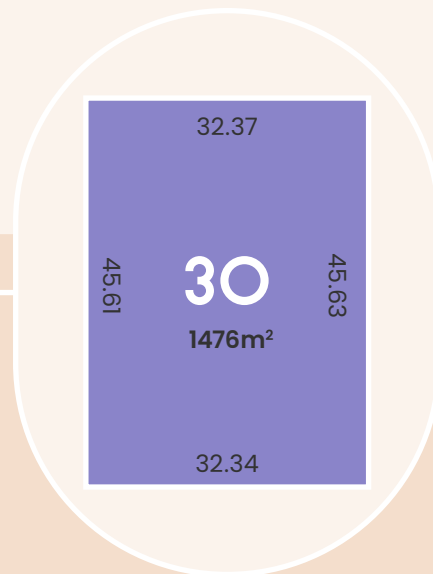

LOT 30 63-69 JUSTS ROAD SELICKS BEACH, SA 5174

Sellicks is a new boutique land release at Sellicks Beach south of Adelaide on the stunning Fleurieu Peninsula. Located on Justs Road, 875m from the ocean's edge, Sellicks consists of 41 generously sized allotments providing the perfect opportunity to create the beachside home and lifestyle you've been dreaming of.

FRONTAGE	32.34M
SIZE	1476SQM

- Stage 1
- Stage 3
- Stage 2
- Stage 4

← Sellicks Beach 875m

For marketing only, please rely on plan of division for measurement.