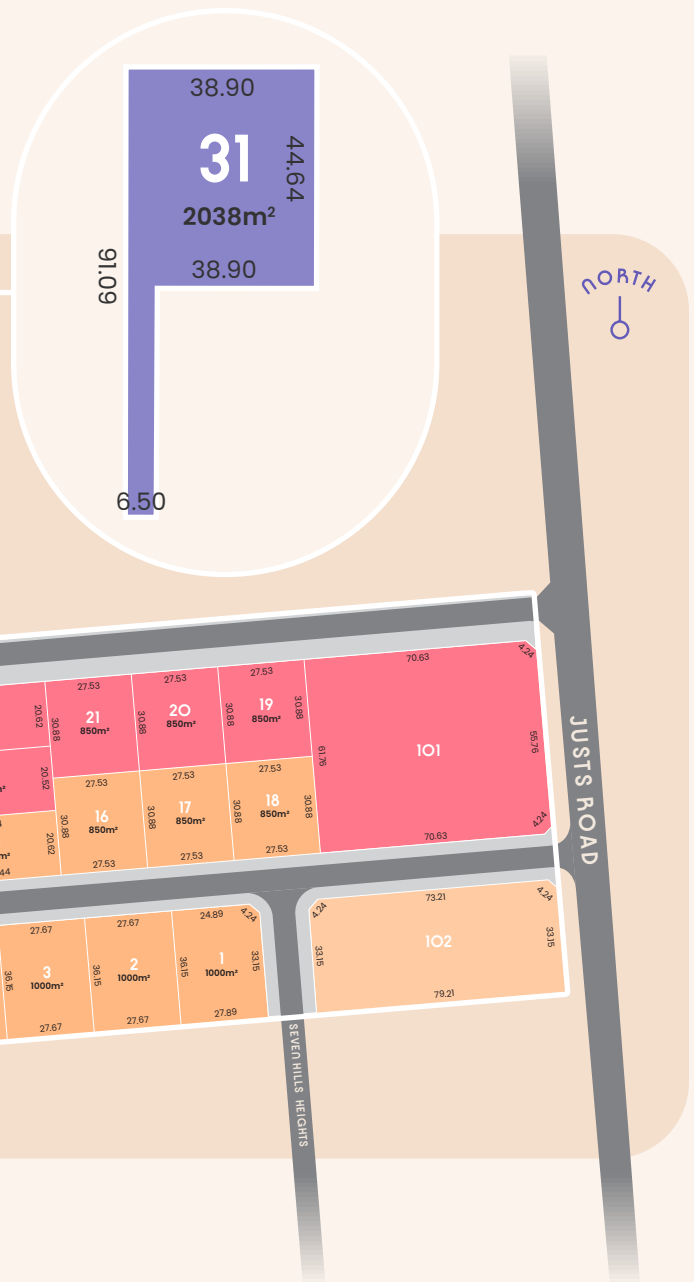

LOT 31 63-69 JUSTS ROAD SELICKS BEACH, SA 5174

Sellicks is a new boutique land release at Sellicks Beach south of Adelaide on the stunning Fleurieu Peninsula. Located on Justs Road, 875m from the ocean's edge, Sellicks consists of 41 generously sized allotments providing the perfect opportunity to create the beachside home and lifestyle you've been dreaming of.

FRONTAGE	32.40M
SIZE	2038SQM

- Stage 1
- Stage 3
- Stage 2
- Stage 4

← Sellicks Beach 875m

For marketing only, please rely on plan of division for measurement.