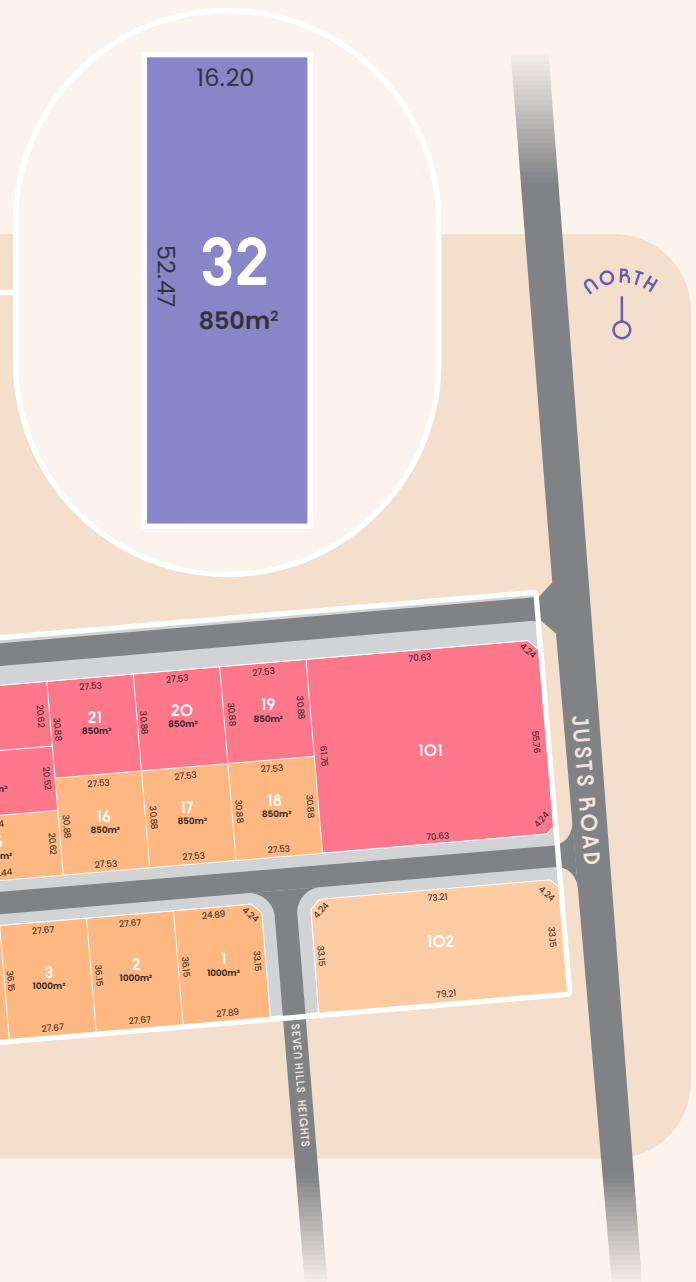

## LOT 32 63-69 JUSTS ROAD SELICKS BEACH, SA 5174

Selicks is a new boutique land release at Selicks Beach south of Adelaide on the stunning Fleurieu Peninsula. Located on Justs Road, 875m from the ocean's edge, Selicks consists of 41 generously sized allotments providing the perfect opportunity to create the beachside home and lifestyle you've been dreaming of.

FRONTAGE	16.20M
SIZE	850SQM

- Stage 1
- Stage 3
- Stage 2
- Stage 4

← Selicks Beach 875m

For marketing only, please rely on plan of division for measurement.