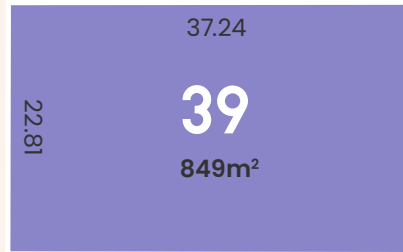

## LOT 39 63-69 JUSTS ROAD SELICKS BEACH, SA 5174

Selicks is a new boutique land release at Selicks Beach south of Adelaide on the stunning Fleurieu Peninsula. Located on Justs Road, 875m from the ocean's edge, Selicks consists of 41 generously sized allotments providing the perfect opportunity to create the beachside home and lifestyle you've been dreaming of.

FRONTAGE	22.81M
SIZE	849SQM

- Stage 1
- Stage 3
- Stage 2
- Stage 4

← Selicks Beach 875m

For marketing only, please rely on plan of division for measurement.