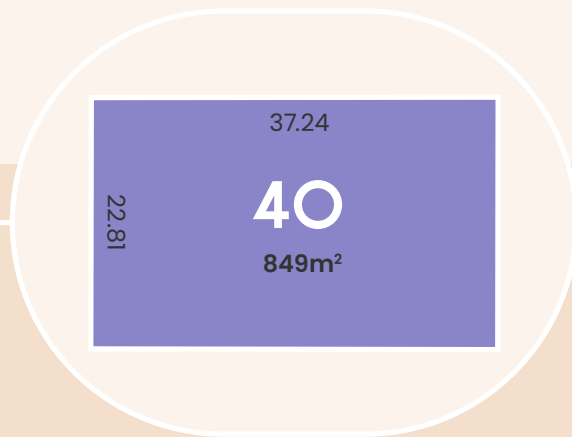

LOT 40 63-69 JUSTS ROAD SELICKS BEACH, SA 5174

Sellicks is a new boutique land release at Sellicks Beach south of Adelaide on the stunning Fleurieu Peninsula. Located on Justs Road, 875m from the ocean's edge, Sellicks consists of 41 generously sized allotments providing the perfect opportunity to create the beachside home and lifestyle you've been dreaming of.

FRONTAGE	22.81M
SIZE	849SQM

- Stage 1
- Stage 3
- Stage 2
- Stage 4

← Sellicks Beach 875m

For marketing only, please rely on plan of division for measurement.