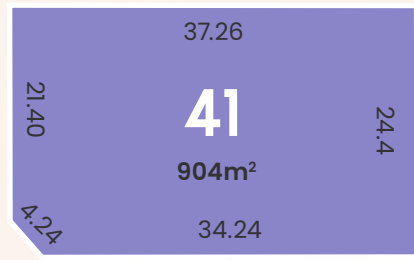

## LOT 41 63-69 JUSTS ROAD SELICKS BEACH, SA 5174

Sellicks is a new boutique land release at Sellicks Beach south of Adelaide on the stunning Fleurieu Peninsula. Located on Justs Road, 875m from the ocean's edge, Sellicks consists of 41 generously sized allotments providing the perfect opportunity to create the beachside home and lifestyle you've been dreaming of.

FRONTAGE	21.40M
SIZE	904SQM

- Stage 1
- Stage 3
- Stage 2
- Stage 4

← Sellicks Beach 875m

For marketing only, please rely on plan of division for measurement.